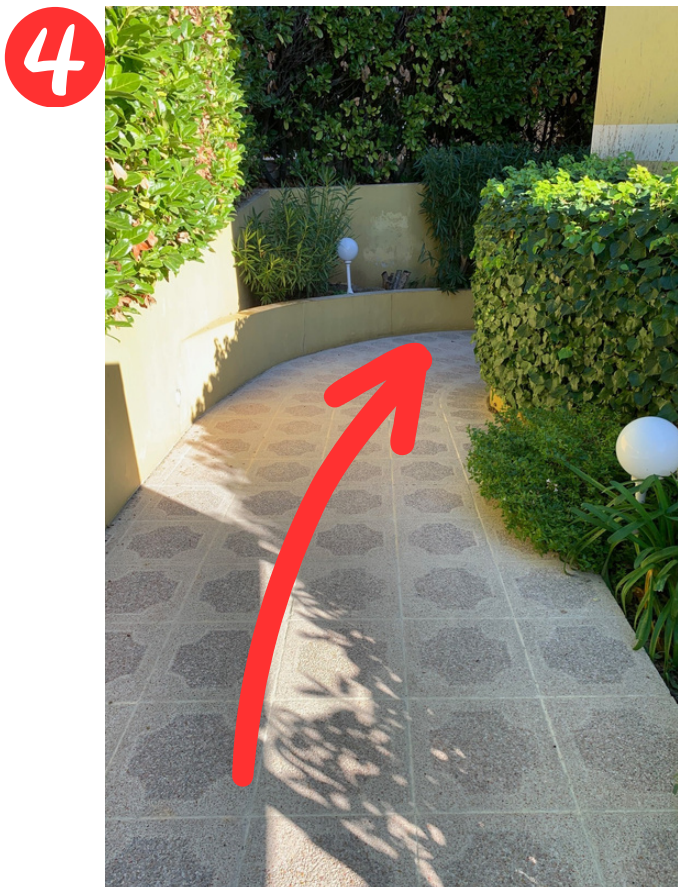

Étape 2 / Step 2

Accéder à l'appartement : Vous pouvez ensuite entrer dans la résidence. Il faut ouvrir manuellement le portail – sans code ni clef. Rendez vous à la porte d'entrée, puis, avec le vigik, entrez dans la résidence. Au rez de chaussée, prenez la coursive jusqu'au bout – selon photos.

Access the apartment : You can then enter the residence. You'll need to open the gate manually – without a code or key. Go to the front door, then, with the vigik, enter the residence. On the ground floor, take the passageway to the end – as shown in the photos.